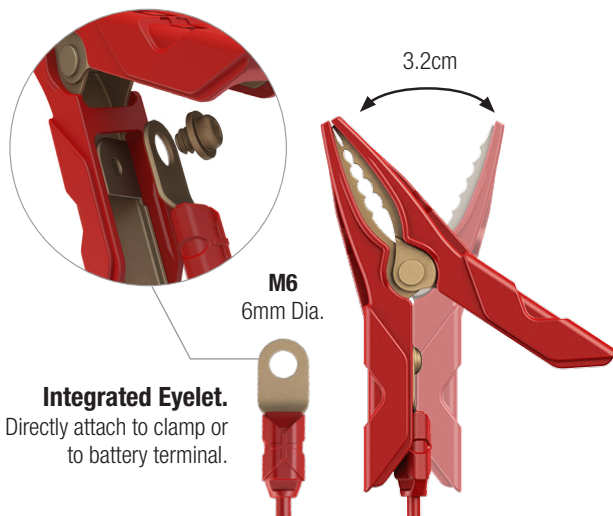

# WHAT'S IN THE BOX.

**NOCO** Patented Technology

Patented: visit [no.co/patents](http://no.co/patents)

56" (142.24cm)

85" (217cm)

Charger +  
Interchangeable  
Connector

Battery Clamps +  
Integrated Eyelets

21"  
(55cm)

Mounting Bracket  
+ Strap

(2) #8x1"  
Self-tapping  
Screws

User Guide

## Maximum Versatility.

Genius clamps are built with needle-nose profiles for smaller terminal applications and detachable integrated eyelets for permanently mounting the accessory to the battery.

**Integrated Eyelet.**  
Directly attach to clamp or  
to battery terminal.